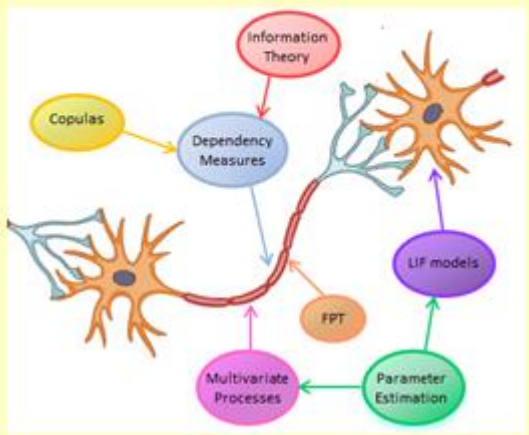

RESEARCH in Torino

Friday April 17, 2015

**Dipartimento di Matematica 'G. Peano'
Aula Magna**

Organizing Committee:

Laura Sacerdote, Emiliano Torre

Information: laura.sacerdote@unito.it

e.torre@fz-juelich.de